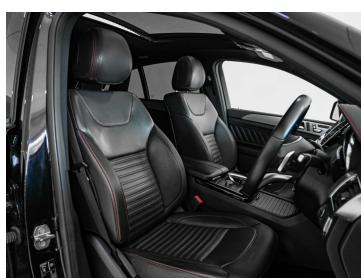

### Description

Finished in Obsidian Black metallic with a contrasting Pearl Black Nappa leather and Microfibre suede interior with Red contrast stitching.

Our Mercedes-Benz GLE350d AMG Line Night Edition Premium Plus Coupe 4MATIC is offered in excellent condition and has covered 25,100 miles. The vehicle comes complete with a FULL SERVICE HISTORY. All cars come with a comprehensive platinum 6-month RAC warranty and the benefit of a 12-month roadside assist. Why not request a personal video of this car?

#### PREMIUM PLUS FEATURES

21in Alloy Wheels - AMG 5-Twin-Spoke Design - Bi-Colour  
 Panoramic electric sunroof  
 Keyless GO comfort pack  
 Harman Kardon Logic 7 surround sound system  
 Active parking assist including PARKTRONIC and 360 camera  
 Metallic paint

camera  
AMG bodystyling  
DYNAMIC SELECT with a choice of four driving modes  
EASY-PACK powered tailgate  
Headlamps – LED Intelligent Light System  
Running boards – illuminated, with rubber studs  
Memory package for driver and front passenger  
3-spoke AMG sports steering wheel in black nappa leather with flattened bottom rim  
Ambient lighting with a choice of three colours: neutral (white), solar (amber), polar (ice blue) AMG floor mats with 'AMG' lettering  
COMAND Online system with multi-touch control touchpad  
DAB digital radio tuner  
Double sun visors with illuminated vanity mirrors  
Front seats – heated  
KEYLESS-GO starting function  
THERMATIC – automatic climate control