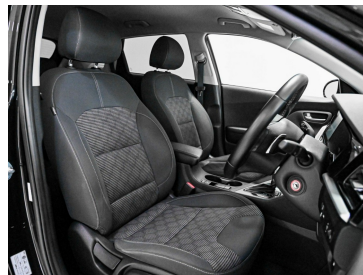

HarveyCooper

Kia Niro 1.6 GDi Hybrid 2 5dr DCT

Now £14,990

Overview

Registration	Registered	Fuel Type	Tax Band	Colour	Engine Size
NX22VPO	2022(22)	Petrol/Electric Hybrid		Black	1,600 cc
Interior Trim	Fuel Consumption				
N/A	76.3 mpg				

Description

Finished in Aurora Black pearl with a contrasting Cloth and Black Leather Interior.

Our Kia Niro 1.6 GDi 2 DCT is offered in excellent condition and has covered 51,550 miles. The vehicle comes complete with a FULL SERVICE HISTORY and benefits from the remainder of a 7yr/100k mile manufacturer warranty until March 2029 and an 8yr/100k mile battery warranty until March 2030.

OPTIONAL FEATURES

Pearl-effect paintwork

STANDARD FEATURES

- 16in Alloy Wheels
- 4.2in Supervision Cluster with LCD TFT Colour Display
- 6-Speaker System
- 60-40 Split Folding 2nd Row Seats
- 8in Touchscreen Display
- DAB Radio with MP3 Compatibility
- Dual Automatic Air Conditioning
- Front USB Port
- High Gloss Black Steering Wheel Trim
- Lane Keep Assist System - LKAS
- Leather Trimmed Door Armrests
- Leather Trimmed Gear Shift
- Leather Trimmed Steering Wheel

Light Grey Headlining
Locking Wheel Nuts
Luggage Area Light
Luggage Area Load Cover
Luggage Net Hooks
Manual Headlight Levelling Device
Matt Black Colour Radiator Grille
Motor Driven Power Steering - MDPS
Overhead Console Lamp with Sunglasses Case
Privacy Glass - Rear Windows and Tailgate
Reversing Camera System
Solar Glass
USB Port in Centre Console - Fast Charge
Welcome and Follow-Me-Home Light Functionality