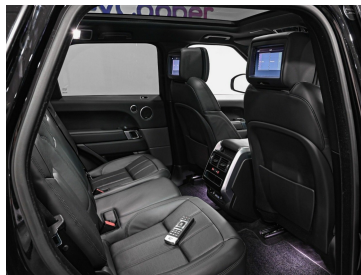

HarveyCooper

**Land Rover Range Rover Sport  
3.0 SDV6 HSE Dynamic 5dr Auto  
Now £37,990**

**Overview**

Registration	Registered	Fuel Type	Tax Band	Colour	Engine Size
CK20SEO	2020(20)	Diesel		Black	3,000 cc
Interior Trim	Fuel Consumption				
N/A	37.2 mpg				

**Description**

Finished in Santorini Black metallic with a Full Semi-Aniline Perforated Ebony leather interior.

Our Range Rover Sport HSE Dynamic SDV6 4WD is offered in excellent condition and has covered 32,000 miles. The vehicle comes complete with a FULL LAND ROVER MAIN DEALER SERVICE HISTORY. All our cars come with a comprehensive platinum 6-month RAC warranty as standard, with the option to extend. Why not request a personal video of this car?

**OPTIONAL FEATURES**

- 21" Style 5085 alloy wheels painted in gloss black
- CD/DVD player
- Privacy Glass

Fixed panoramic roof  
Reduced section alloy spare wheel  
Ebony Morzine Headlining  
Soft close doors  
Rear seat entertainment 8inch  
20-way Heated and cooled front seats with massage  
Grand black lacquer interior veneer  
Heated Steering Wheel  
60-40 folding rear seats with load-through  
Meridian Signature 1700W sound system  
Metallic paint

#### HSE DYNAMIC SDV6 FEATURES

Heated Windscreen  
Power Fold – Heated Door Mirrors  
Matrix LED Headlights With Signature DRL  
Heated Rear Seats  
Ambient Interior Lighting  
Bright Metal Pedals  
Satin Chrome Gear Paddles