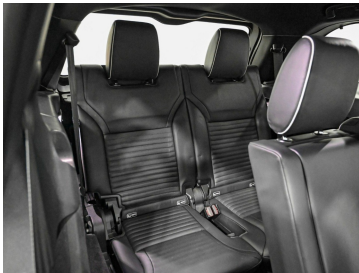

HarveyCooper

Land Rover Discovery 3.0 SD6 HSE 5dr Auto (7 Seats)

Now £35,750

Overview

Registration	Registered	Fuel Type	Tax Band	Colour	Engine Size
OV20AYP	2020(20)	Diesel		Silver	3,000 cc
Interior Trim	Fuel Consumption				
N/A	36.7 mpg				

Description

Finished in Silicon Silver premium metallic with a Full Ebony Windsor Leather Interior with Light Oyster Piping.

Our Land Rover Discovery HSE SD6 is offered in excellent condition and has covered 42,000 miles. The vehicle comes complete with a FULL SERVICE HISTORY. All cars come with a comprehensive platinum 6-month RAC warranty a standard with the option to extend and the benefit of a 12-month roadside assist. Why not request a personal video of this car?

OPTIONAL FEATURES

- 22-inch Style 5025 alloy wheels in gloss black
- Ebony morzine headlining
- Heated steering wheel
- Premium carpet mats