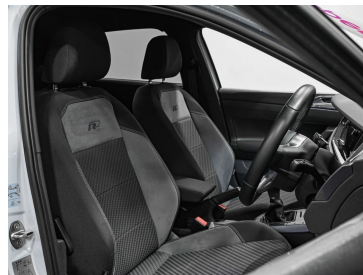

Description

Finished in White Silver metallic with a Carbon Flag Cloth Interior with Titan Black and Flint Grey inserts.

Our Volkswagen Polo R Line 1.0 TSI is offered in excellent condition and has covered 22,650 miles. The vehicle comes with a SERVICE HISTORY. All cars come with a comprehensive platinum 6-month RAC warranty and the benefit of a 12-month roadside assist. Why not request a personal video of this car?

OPTIONAL FEATURES

Metallic paint

R LINE FEATURES

- 16" 'Sebring' alloy wheels finished in Galvano Grey
- Chrome effect trapezoid fascia exhaust tailpipe surrounds, left and right
- LED tinted rear light clusters
- Rear diffuser
- Rear tinted glass from B-pillar backwards, approx. 65% tinted
- 'R-Line' styling pack
- Unique 'R-Line' badging
- Leather-trimmed three-spoke multifunction steering wheel
- 'Carbon Flag' cloth
- Front sports seats with lumbar adjustment and 'R-Line' logo on seat backrest
- 'Shadow Steel' decorative inserts
- Stainless steel pedals

Titanium Black rooflining and sun visors
Unique 'R-Line' door sill protectors
Electrically heated, adjustable and foldable door mirrors and
reverse activated kerbview adjustment on passenger's side

STANDARD FEATURES