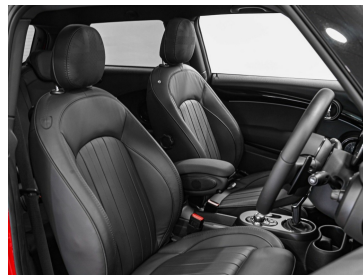

Description

Finished in Chili Red metallic with a Full Carbon Black MINI Yours Lounge Leather interior

Our MINI John Cooper Works is offered in excellent condition and has covered 1,200 miles. The vehicle benefits from the remainder of a 5/year MINI maintenance plan until October 2028.

OPTIONAL FEATURES

- 18" 'Course-Spoke' Bicolour JCW alloy wheels
- Premium Plus Pack to include: all Premium Pack contents, as well as rear-view camera, panoramic glass sunroof, parking assistant, enhanced Bluetooth with wireless charging, navigation system, active cruise control, head-up-display, MINI Connected XL, and Harman Kardon sound system
- Intelligent adaptive suspension
- MINI Yours Lounge Leather interior in Carbon Black
- JCW bonnet stripes
- Roof and mirror caps in gloss black
- Darkened rear glass
- Metallic paint