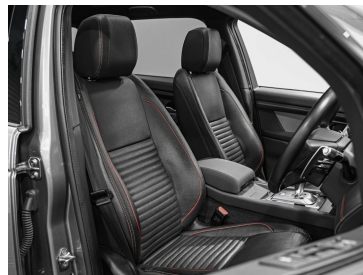

## Description

Finished in Eiger Grey metallic with an Ebony grained leather interior with contrast Mars red stitching.

Our One Owner Land Rover Discovery Sport R Dynamic S Plus D165 is offered in exceptional condition and has covered 32,000 miles. The vehicle comes complete with a Land Rover main dealer Service History. All our cars come with a comprehensive platinum 6-month RAC warranty as standard with the option to extend. Why not request a personal video of this car?

### R DYNAMIC S PLUS FEATURES

- Black exterior pack
- Privacy glass
- LED headlights
- Ebony headlining
- Satin chrome gearshift paddles
- Powered tailgate
- Auto dimming rear view mirror
- Ebony grained leather seats with Mars red stitching
- Perforated leather steering wheel
- Metal treadplates with R Dynamic branding