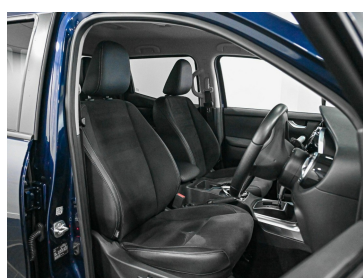

Description

Finished in Cavansite Blue metallic with Black fabric upholstery.

Our Mercedes-Benz X250d Progressive 4Matic is offered in excellent condition and has covered 24,550 miles. The vehicle comes complete with a Service History. All cars come with a comprehensive platinum 6-month RAC warranty and the benefit of a 12-month roadside assist, Why not request a personal video on this vehicle?

OPTIONAL FEATURES

- 18-inch Himalaya Grey alloy wheels
- Comfort pack to include: electrically adjustable seats, lumbar adjustment, thermotronic automatic climate control, and ARTICO leather with microfibre upholstery
- Winter pack to include: heated front seats and heated washer fluid jets
- Metallic paint

STANDARD FEATURES

- Reverse camera
- 8 speaker sound system
- Cruise control
- Comfort suspension
- Front fog lights
- Chrome door handles